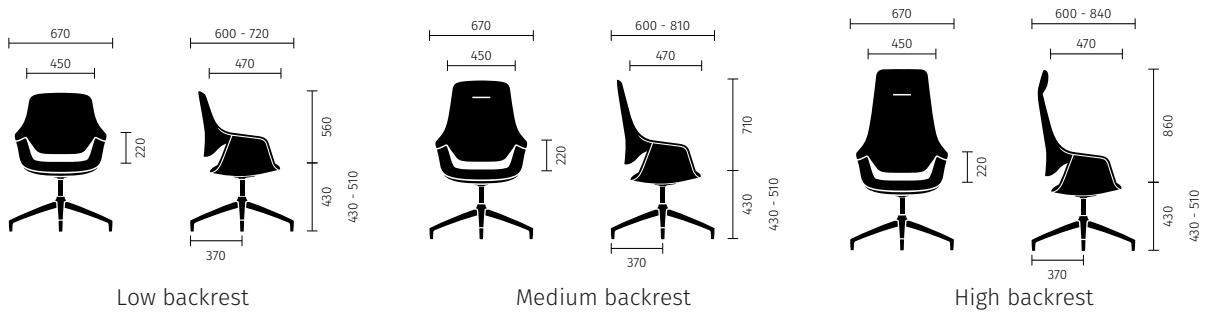

Advantages

- The chair is suitable for many different applications.
- The integrated armrests provide a sense of security.
- The conference chair is inviting.

Features

- The proportion of recycled material in the non-visible plastic parts is 100% (post-consumer recycled material).
- The DuoMotion seating concept: The interaction of the rocking mechanism and the flexible backrest creates the DuoMotion concept, which provides an extremely comfortable sitting experience. The interaction of both components creates a movement sequence that seems synchronous.
- The seat surface has generously designed proportions.
- The frame on gliders has only four delicate and narrow star base legs.
- The seat has a pocket sprung core.
- Backrest locking (inclination) is possible.

Options/accessories

- The following backrest options are available: low, medium and high.
- Two base frames are available: 4-star with glides and 5-star with castors.
- The following options are available for seat height adjustment: central, not height-adjustable seat suspension, upright column with automatic return (only in combination with castors/glides version), height-adjustable gas spring (seat height 4-star base with glides: 435-525 mm, 5-star base with castors: 425-540 mm) .
- Design castors can be selected as an option (5-star base on castors).
- Seating covers are available in Sedus upholstery fabrics, leather and imitation leather. Covers can be customised for seat cushions, inner and outer backrest upholstery and trims.
- Colour combinations are possible within a fabric collection. Leather and imitation leather can be combined with each other and with all fabric collections.

Dimensions (all dimensions in mm)

4-star base with glides

5-star base on castors

Colours

Star base (Plastic, Aluminium)

Upholstery and covers [Further options](#)

Side panels

More about se:mission