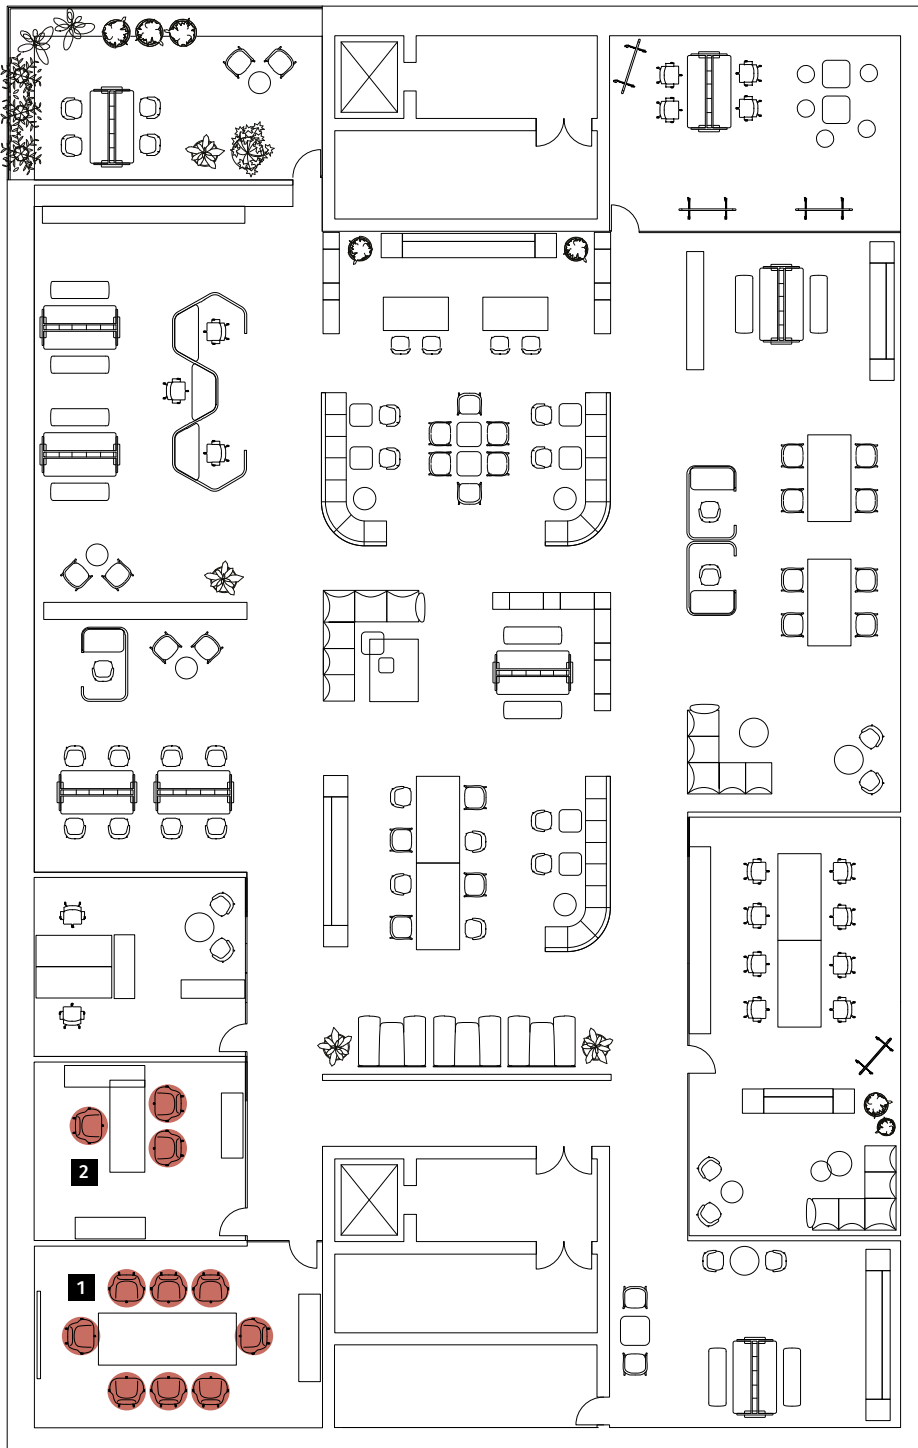

sedus

se:mission

Premium elegance for the highest demands

With se:mission, Sedus is expanding its executive portfolio to include a conference swivel chair that unites functionality, design and individualisation to perfection. In doing so, se:mission responds to the increased requirements of modern management cultures – whether for classic management or new leadership. The clear design language, paired with excellent workmanship and attention to detail, gives se:mission an aura of value that is indispensable in the executive sector. It impresses with an inviting gesture and its extraordinary variety of designs: different backrest heights, various material options and colour variants as well as flexible frame shapes make customisation possible, embodying both classic elegance and modern lightness. Smart details such as DuoMotion technology, which ensures ideal seating ergonomics, make se:mission a real all-rounder. Whether in board rooms, conference rooms or as a manager's workstation – se:mission creates a representative and comfortable working environment.

Application areas

- 1** Meeting & conference rooms
- 2** Management workstations

Board rooms

se:mission

● se:mission

The fully upholstered conference chair se:mission impresses through its inviting shape and high-quality workmanship. Numerous individual design options allow for a wide variety of styles – for board rooms, conference rooms and management workstations.