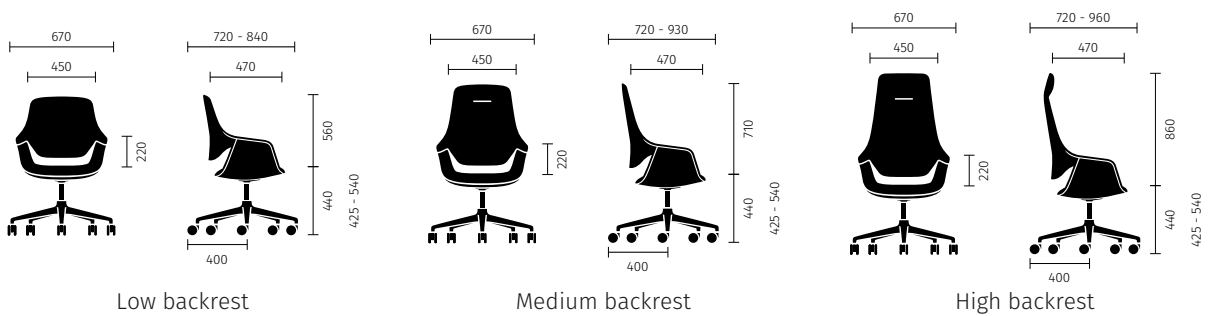

Advantages

- The chair is suitable for many different applications.
- The integrated armrests provide a sense of security.
- The conference chair is inviting.

Features

- The proportion of recycled material in the non-visible plastic parts is 100% (post-consumer recycled material).
- The DuoMotion seating concept: The interaction of the rocking mechanism and the flexible backrest creates the DuoMotion concept, which provides an extremely comfortable sitting experience. The interaction of both components creates a movement sequence that seems synchronous.
- The seat surface has generously designed proportions.
- The frame on gliders has only four delicate and narrow star base legs.
- The seat has a pocket sprung core.
- Backrest locking (inclination) is possible.

Options/accessories

- The following backrest options are available: low, medium and high.
- Two base frames are available: 4-star with glides and 5-star with castors.
- The following options are available for seat height adjustment: central, not height-adjustable seat suspension, upright column with automatic return (only in combination with castors/glides version), height-adjustable gas spring (seat height 4-star base with glides: 435-525 mm, 5-star base with castors: 425-540 mm) .
- Design castors can be selected as an option (5-star base on castors).
- Seating covers are available in Sedus upholstery fabrics, leather and imitation leather. Covers can be customised for seat cushions, inner and outer backrest upholstery and trims.
- Colour combinations are possible within a fabric collection. Leather and imitation leather can be combined with each other and with all fabric collections.

Dimensions (all dimensions in mm)

4-star base with glides

5-star base on castors

Colours

Star base (Plastic, Aluminium)

Upholstery and covers [Further options](#)

Side panels

More about se:mission