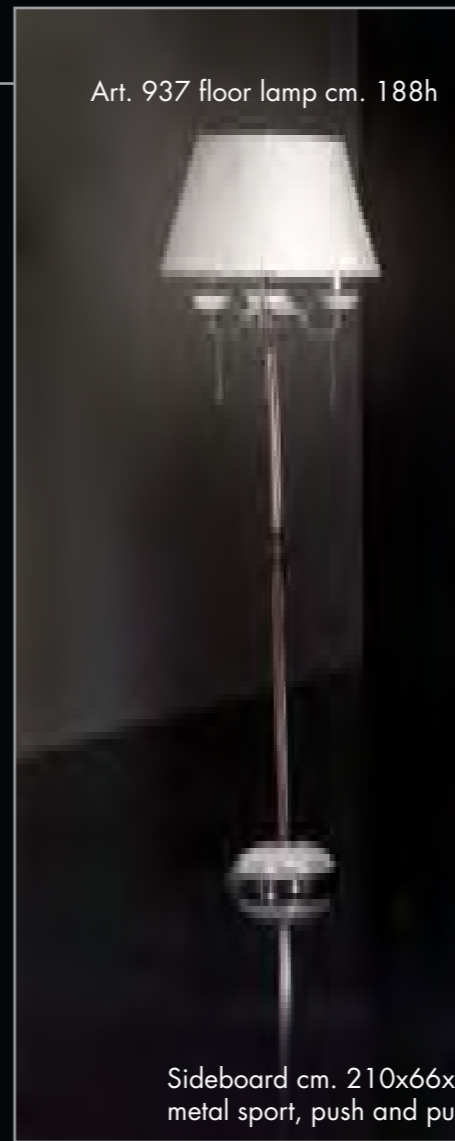

# mod. Margherita

Leather cocco miss. white, nickel metal finishing

Dining chairs cm. diam. 60x66h

Combination of dining chair

"J" vase wooden frame silver painted,  
leather cocco miss. white

Art. 884 BIG/12L ceiling suspension 12 lights cm. diam. 170, cocco ceramic, nickel, crystals

Art. 937 floor lamp cm. 188h

Mirror cm. 200x80h

Sideboard cm. 210x66x85h, leather cocco miss. white, insert of nickel metal sport, push and pull doors and drawers

Art. 169/2L cm. 66h Nickel metal frame, white cocco ceramic decor with nickel stirrups, crystals