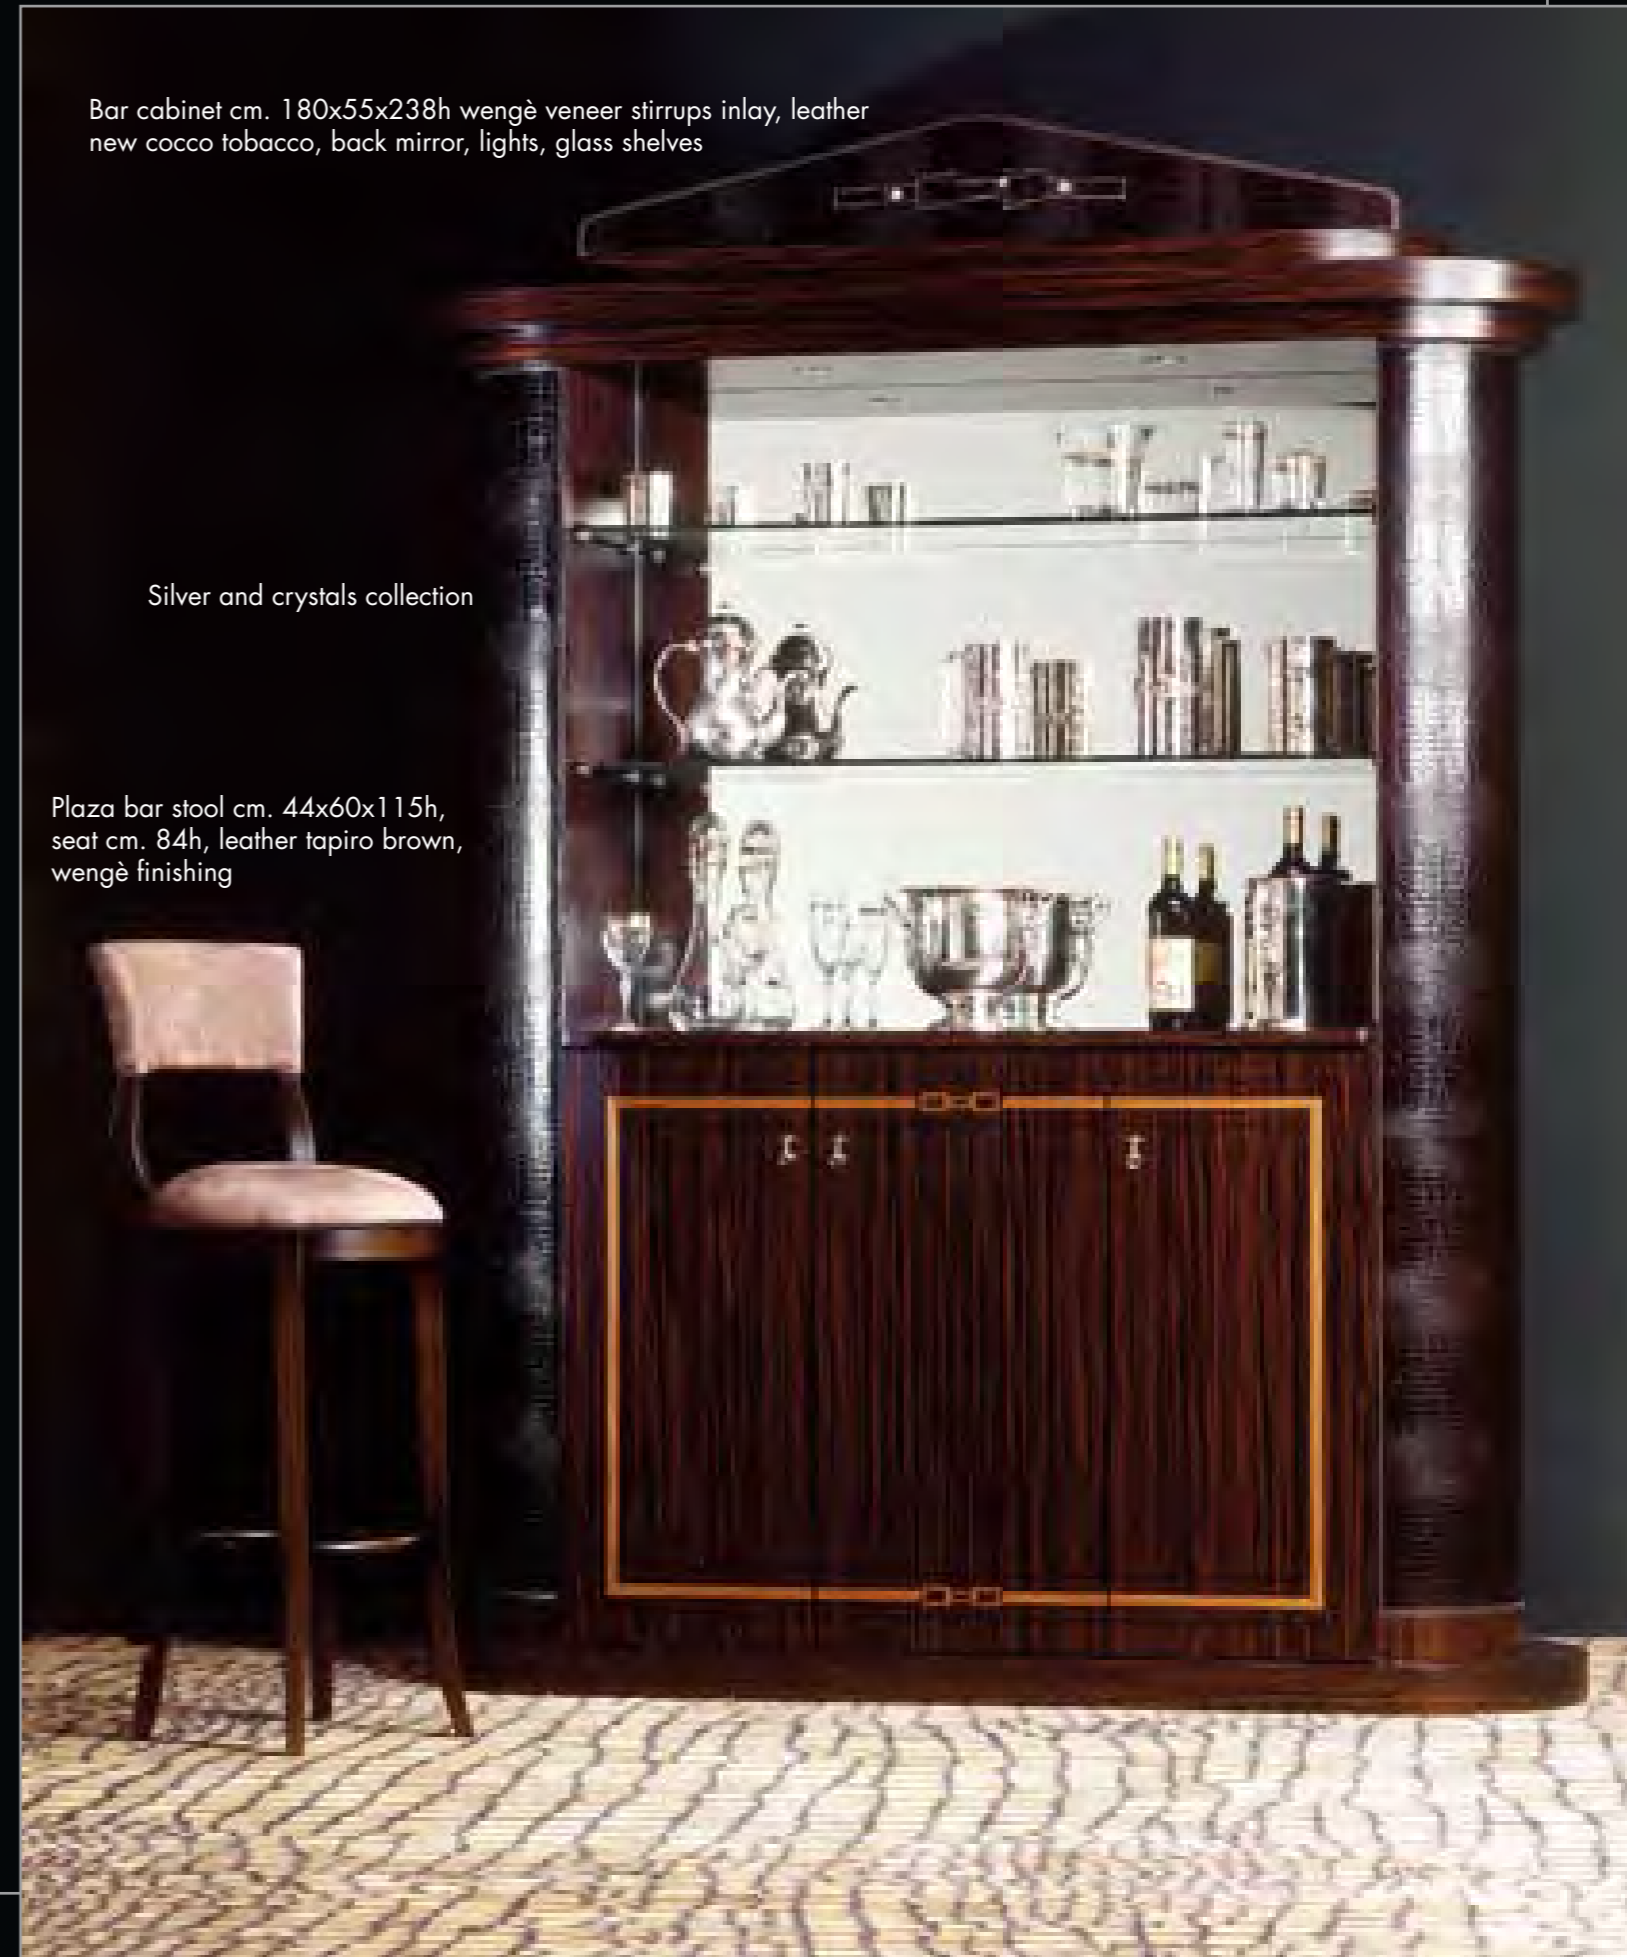

Bar cabinet cm. 180x55x238h wengè veneer stirrups inlay, leather new cocco tobacco, back mirror, lights, glass shelves

Silver and crystals collection

Plaza bar stool cm. 44x60x115h, seat cm. 84h, leather tapiro brown, wengè finishing