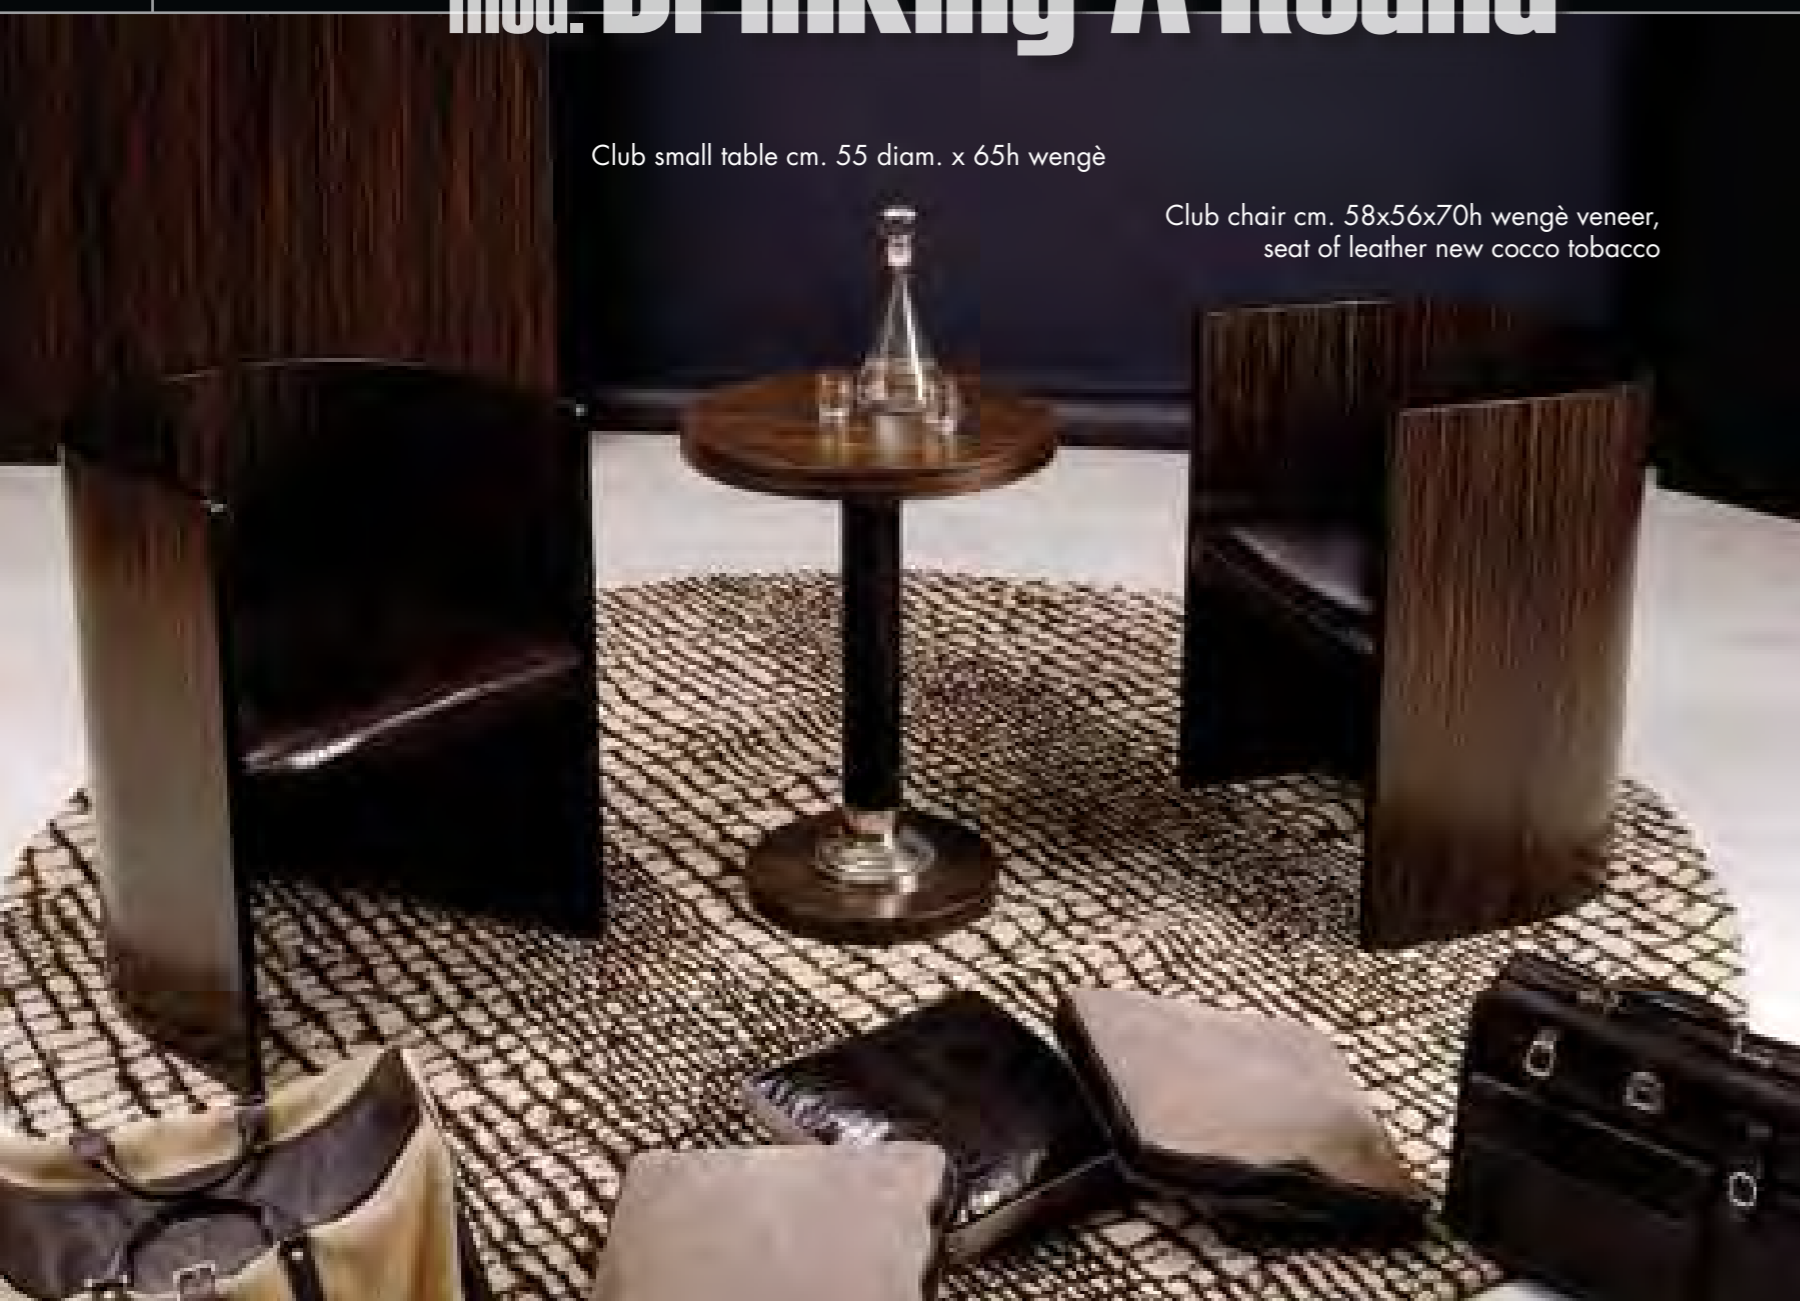

Wengè veneer stirrups inlay, leather cocco multi tdm,
nickel metal fittings, real silver oval horse logo

mod. Drinking A'Round

Club small table cm. 55 diam. x 65h wengè

Club chair cm. 58x56x70h wengè veneer,
seat of leather new cocco tobacco