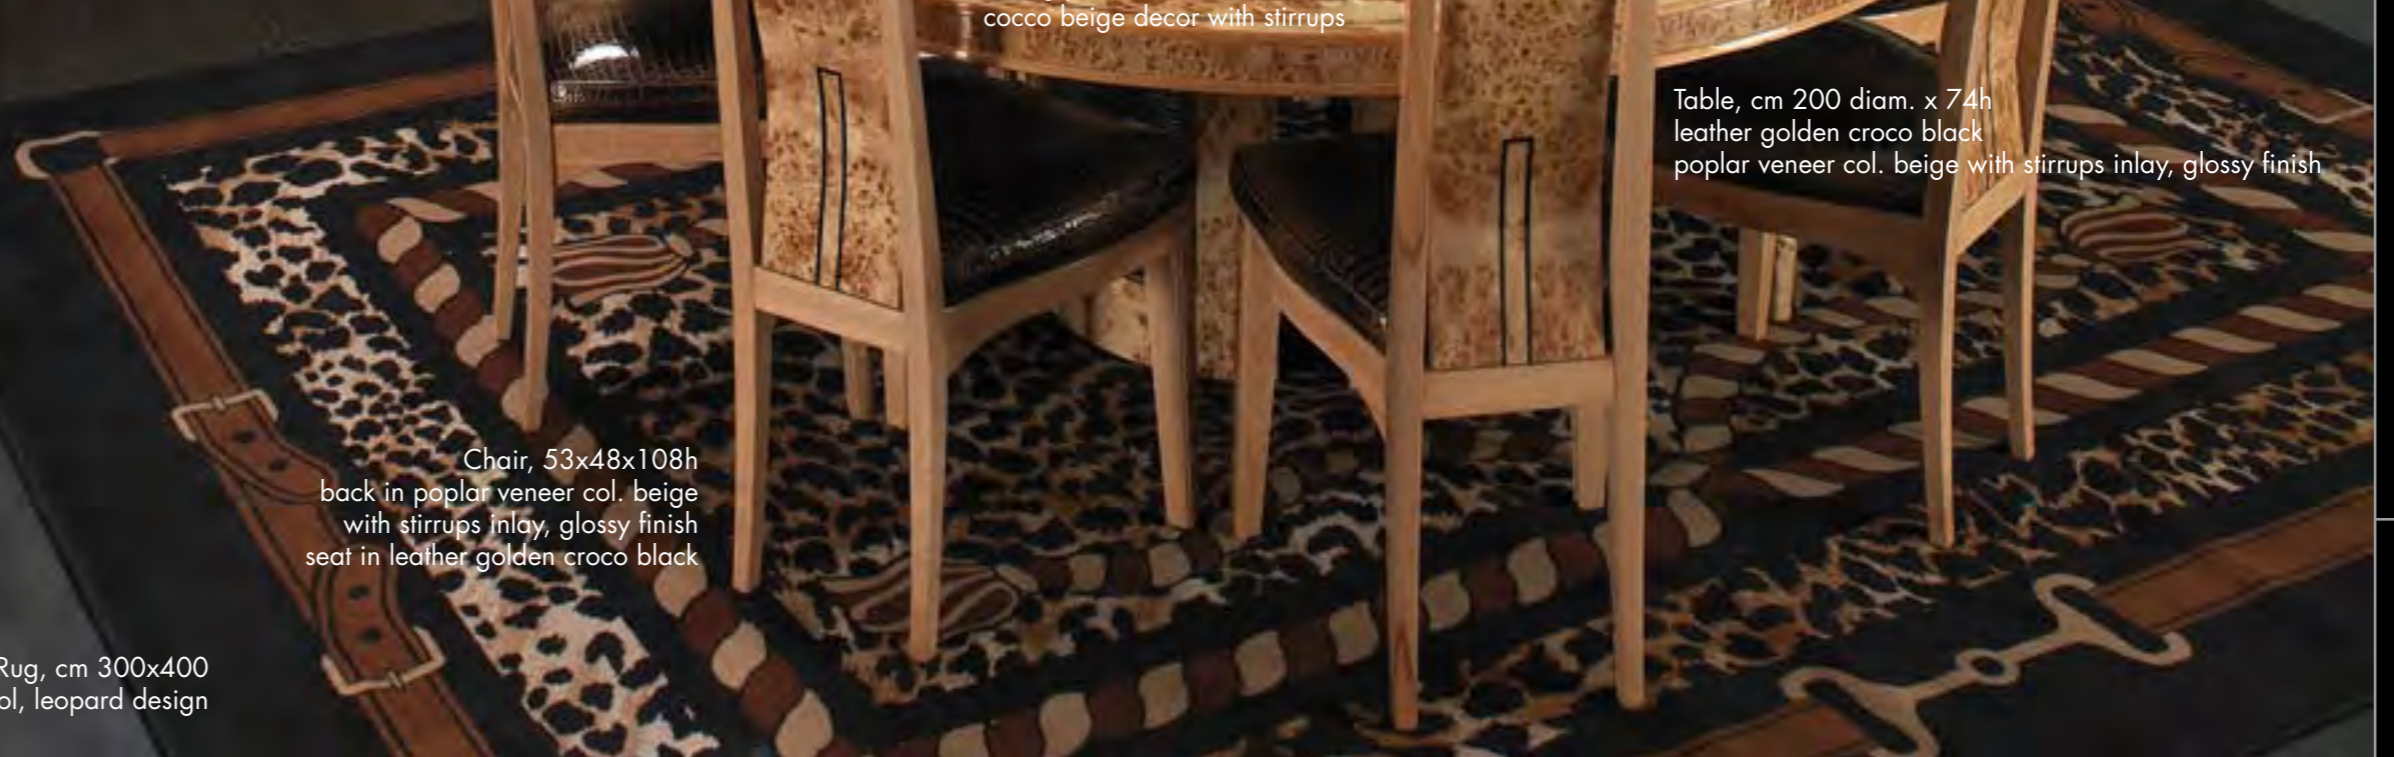

Table, cm 200 diam. x 74h
leather golden croco black
poplar veneer col. beige with stirrups inlay, glossy finish

Chair, 53x48x108h
back in poplar veneer col. beige
with stirrups inlay, glossy finish
seat in leather golden croco black

Rug, cm 300x400
pure new wool, leopard design