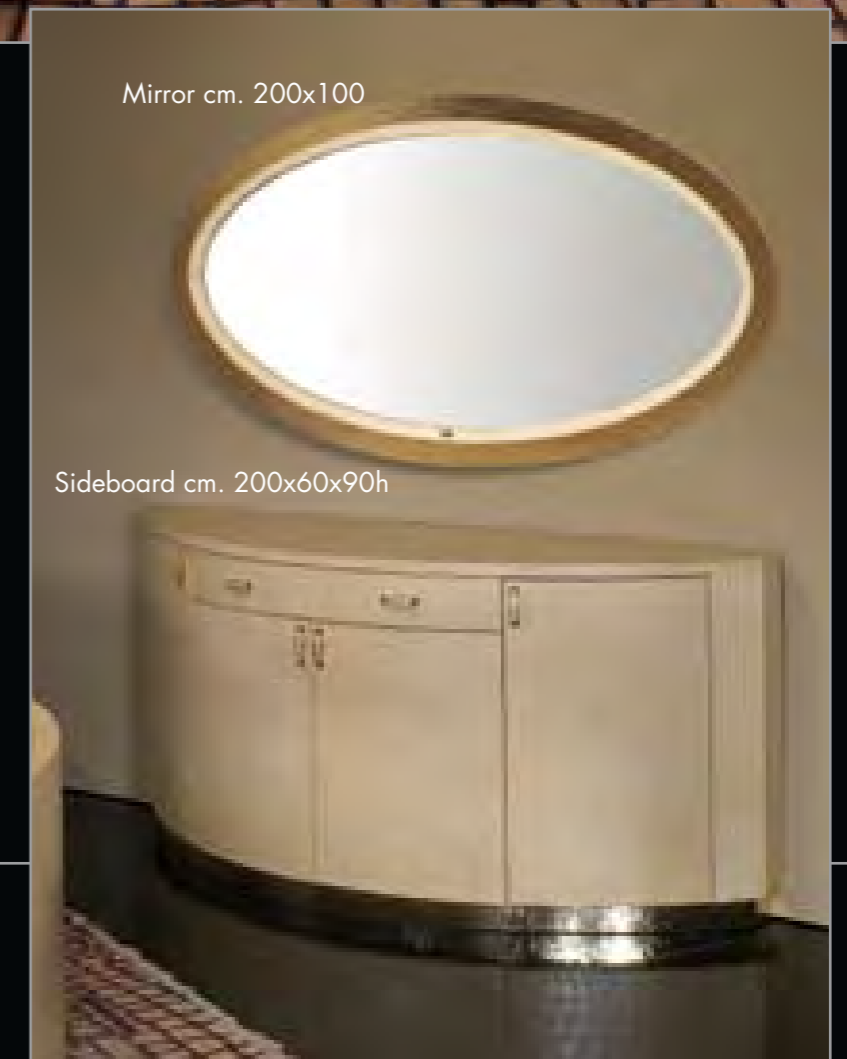

Sideboard cm. 200x60x90h