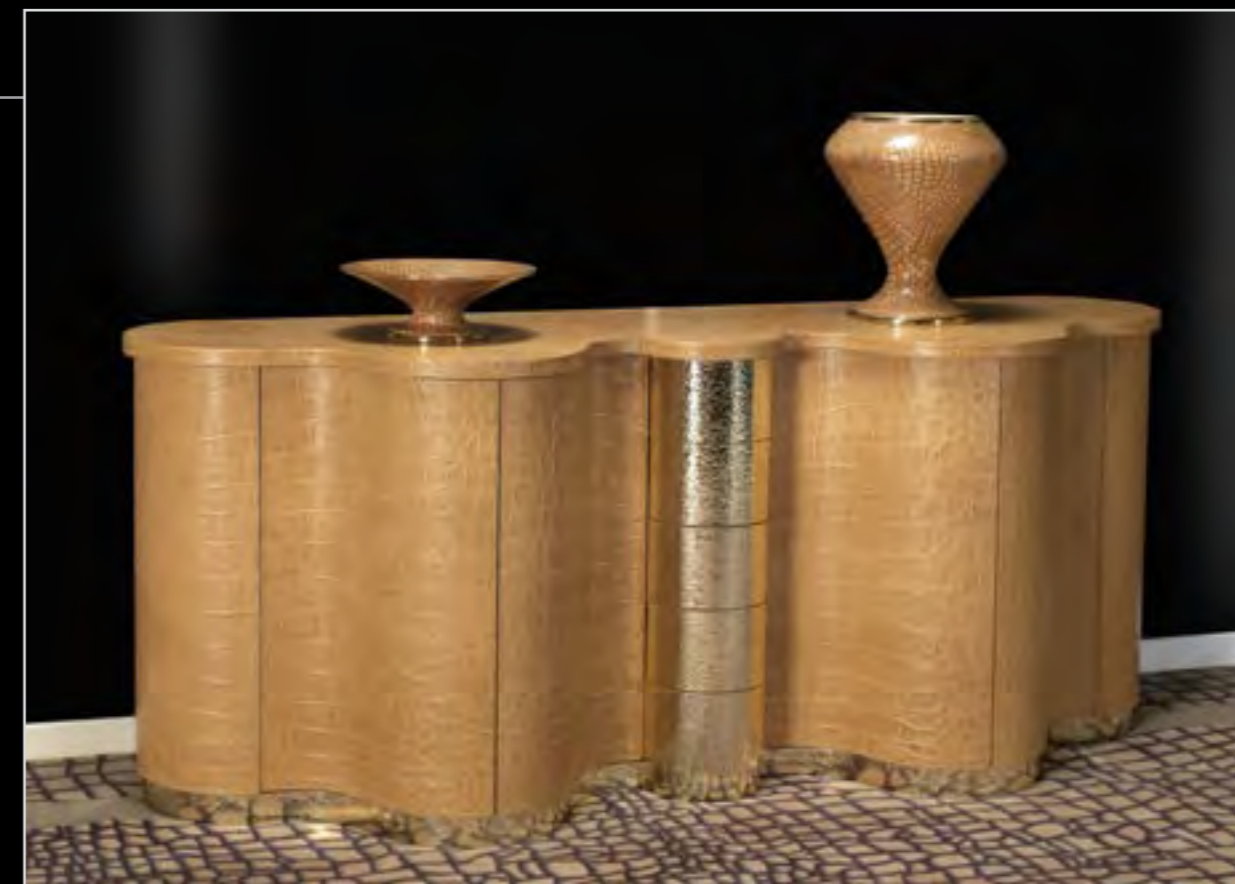

Sideboard, cm 210x66x85h
leather big cocco cognac
base and drawers in gold muro 881