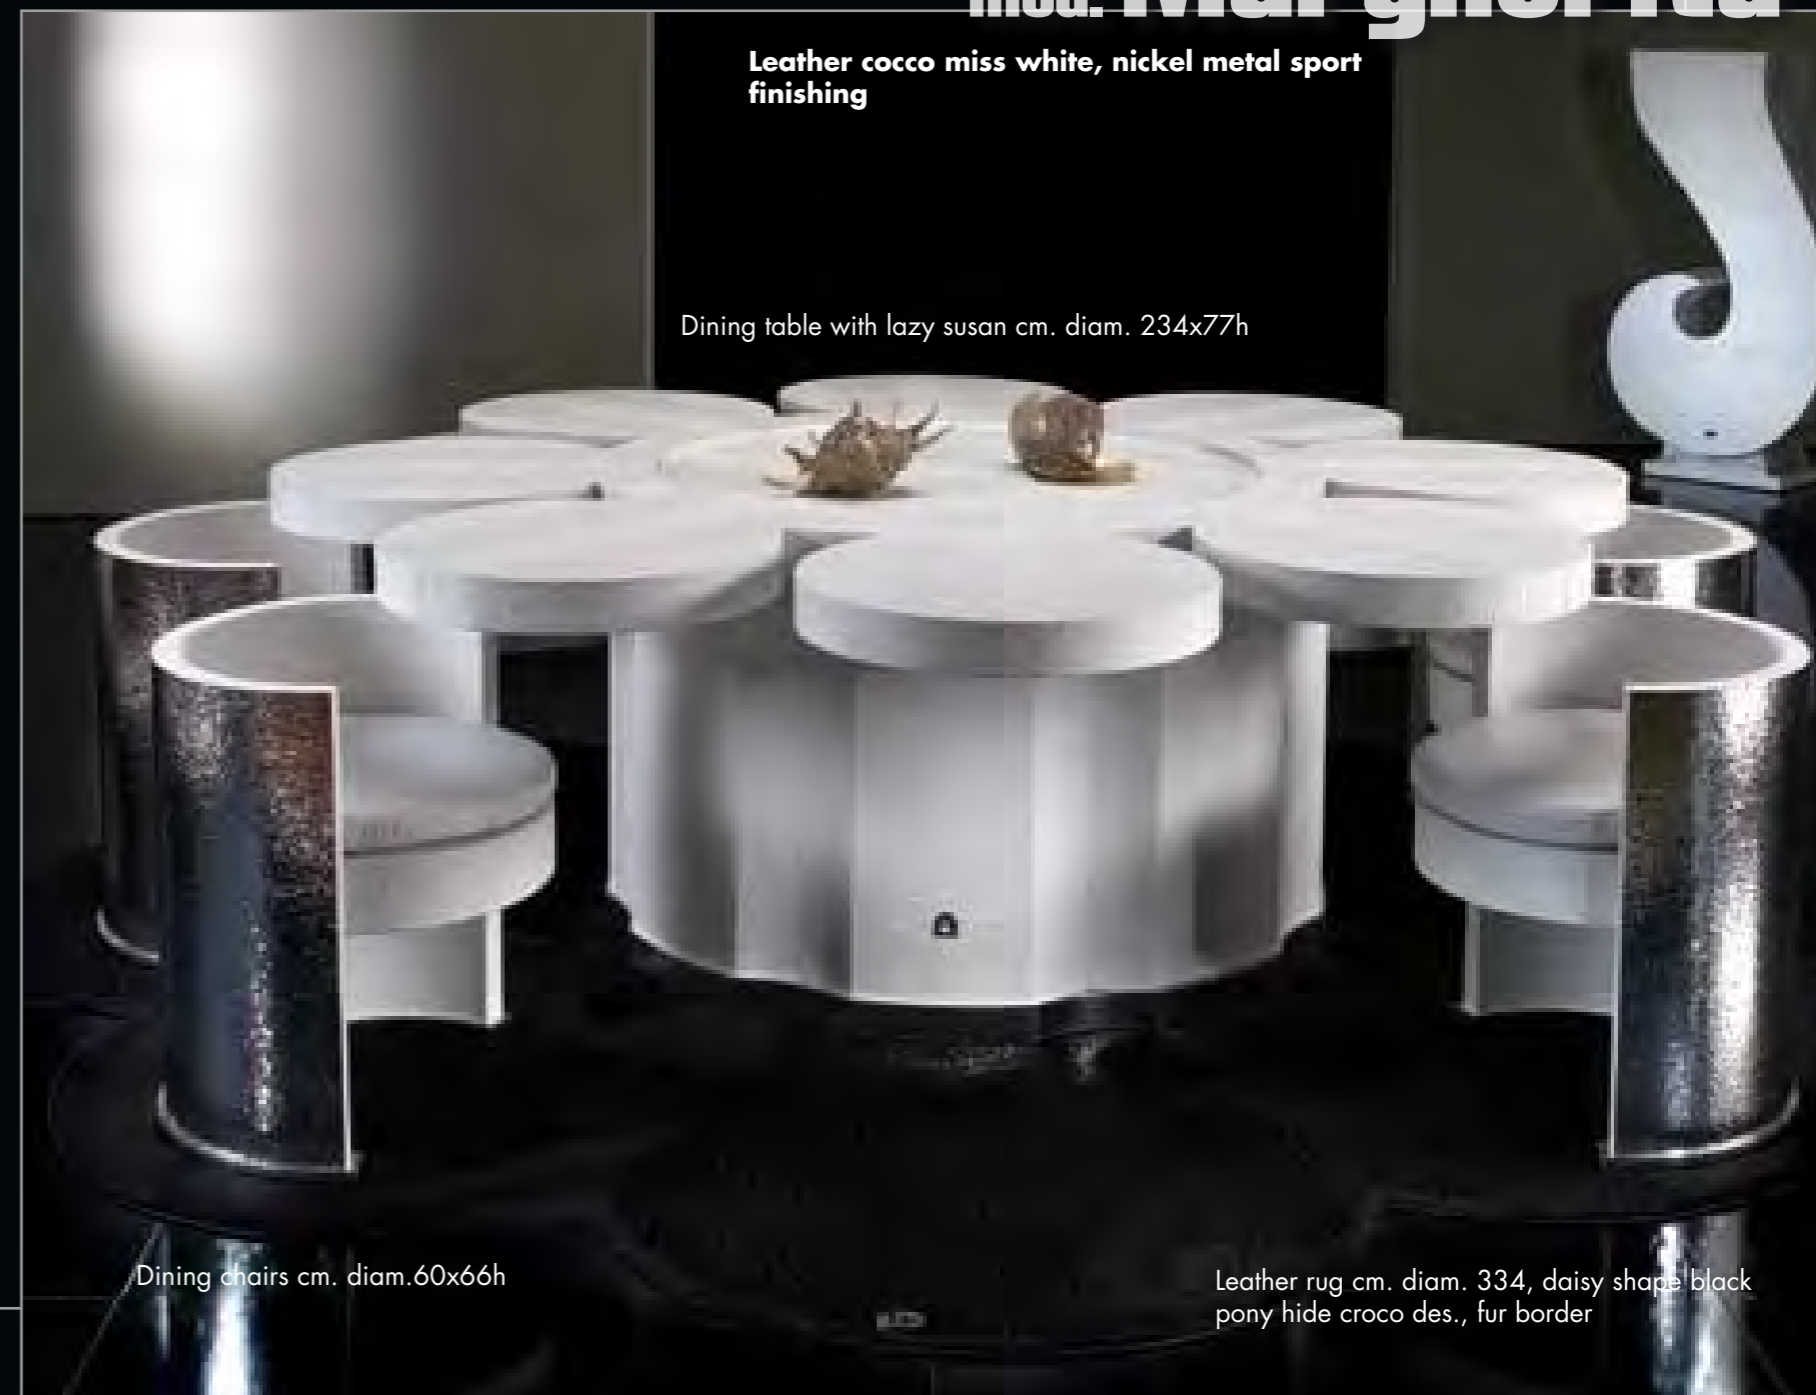

Dining chairs cm. diam. 60x66h

Leather rug cm. diam. 334, daisy shape black pony hide croco des., fur border