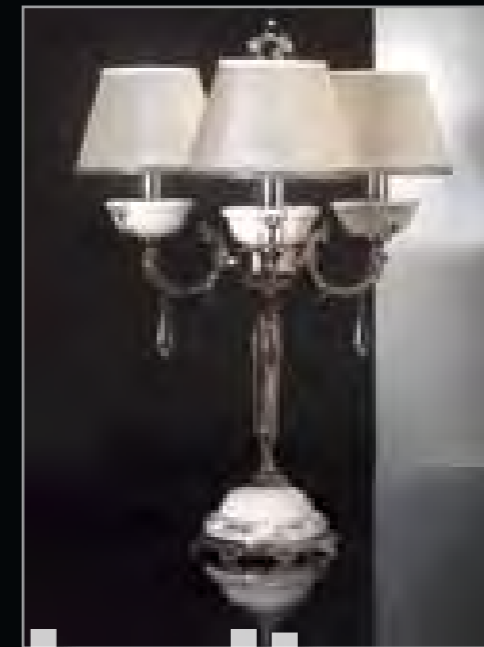

mod. Margherita